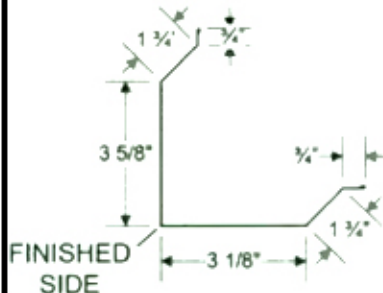

Z TRIM

CORNER