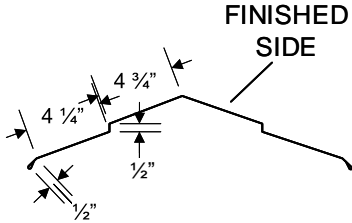

R - PANEL TRIMS

RIDGE CAP

CORNER

INSIDE CORNER

SIDEWALL FLASHING

J TRIM

Z TRIM

JUMBO RAT GUARD

OVERHEAD DOOR TRIM

ALL TRIMS 10' LENGTH UNLESS OTHERWISE NOTED PROFILES SUBJECT TO CHANGE