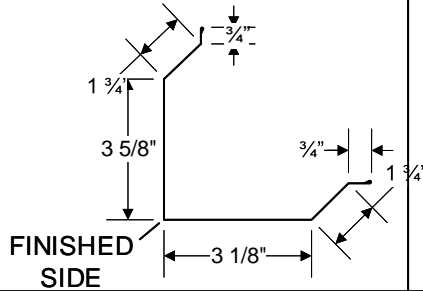

R - PANEL TRIMS

RIDGE CAP

CORNER

INSIDE CORNER

SIDEWALL FLASHING

J TRIM

Z TRIM

JUMBO RAT GUARD

OVERHEAD DOOR TRIM

ALL TRIMS 10' LENGTH UNLESS OTHERWISE NOTED PROFILES SUBJECT TO CHANGE