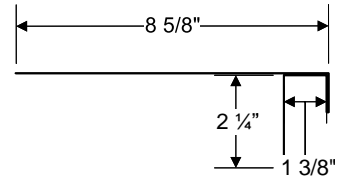

R - PANEL TRIMS

RIDGE CAP

CORNER

INSIDE CORNER

SIDEWALL FLASHING

J TRIM

Z TRIM

JUMBO RAT GUARD

OVERHEAD DOOR TRIM

ALL TRIMS 10' LENGTH UNLESS OTHERWISE NOTED PROFILES SUBJECT TO CHANGE