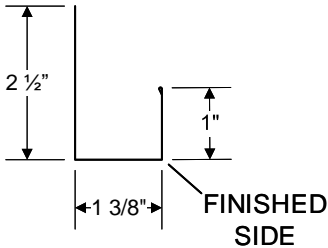

R - PANEL TRIMS

RIDGE CAP

CORNER

INSIDE CORNER

SIDEWALL FLASHING

J TRIM

Z TRIM

JUMBO RAT GUARD

OVERHEAD DOOR TRIM

ALL TRIMS 10' LENGTH UNLESS OTHERWISE NOTED PROFILES SUBJECT TO CHANGE