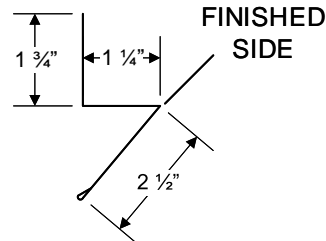

R - PANEL TRIMS

RIDGE CAP

CORNER

INSIDE CORNER

SIDEWALL FLASHING

J TRIM

Z TRIM

JUMBO RAT GUARD

OVERHEAD DOOR TRIM

ALL TRIMS 10' LENGTH UNLESS OTHERWISE NOTED PROFILES SUBJECT TO CHANGE