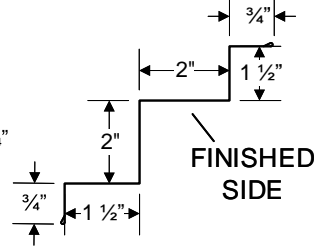

R - PANEL TRIMS

RIDGE CAP

CORNER

INSIDE CORNER

SIDEWALL FLASHING

J TRIM

Z TRIM

JUMBO RAT GUARD

OVERHEAD DOOR TRIM

ALL TRIMS 10' LENGTH UNLESS OTHERWISE NOTED PROFILES SUBJECT TO CHANGE