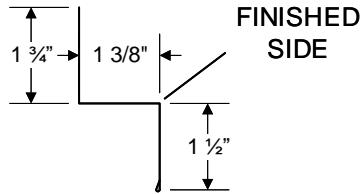

R - PANEL TRIMS

RIDGE CAP

CORNER

INSIDE CORNER

SIDEWALL FLASHING

J TRIM

Z TRIM

JUMBO RAT GUARD

OVERHEAD DOOR TRIM

ALL TRIMS 10' LENGTH UNLESS OTHERWISE NOTED PROFILES SUBJECT TO CHANGE