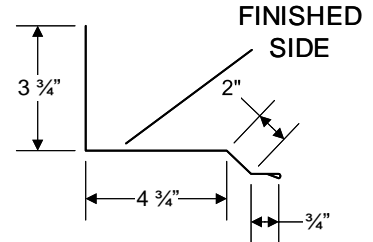

R - PANEL TRIMS

RIDGE CAP

CORNER

INSIDE CORNER

SIDEWALL FLASHING

J TRIM

Z TRIM

JUMBO RAT GUARD

OVERHEAD DOOR TRIM

ALL TRIMS 10' LENGTH UNLESS OTHERWISE NOTED PROFILES SUBJECT TO CHANGE