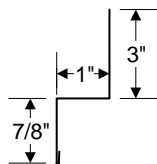

NF-16 TRIMS

NF-16 RIDGE CAP

NF-16 6" RAKE TRIM

NF-16 4" RAKE TRIM

NF-16 ENDWALL

NF-16 SIDEWALL FLASHING

NF-16 "T" STYLE DRIP EDGE

ALL TRIMS 10' LENGTH UNLESS OTHERWISE NOTED PROFILES SUBJECT TO CHANGE