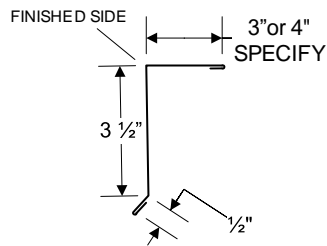

NF-16 TRIMS

NF-16 RIDGE CAP

NF-16 6" RAKE TRIM

NF-16 4" RAKE TRIM

NF-16 ENDWALL

NF-16 SIDEWALL FLASHING

NF-16 "T" STYLE DRIP EDGE

ALL TRIMS 10' LENGTH UNLESS OTHERWISE NOTED PROFILES SUBJECT TO CHANGE