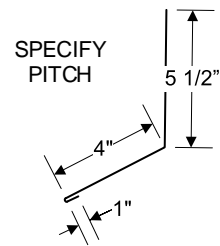

NF-16 TRIMS

NF-16 RIDGE CAP

NF-16 6" RAKE TRIM

NF-16 4" RAKE TRIM

NF-16 ENDWALL

NF-16 SIDEWALL FLASHING

NF-16 "T" STYLE DRIP EDGE

ALL TRIMS 10' LENGTH UNLESS OTHERWISE NOTED PROFILES SUBJECT TO CHANGE