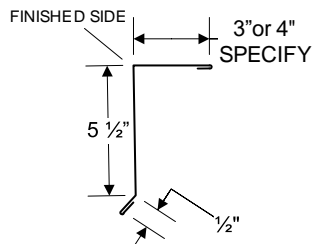

NF-16 TRIMS

NF-16 RIDGE CAP

NF-16 6" RAKE TRIM

NF-16 4" RAKE TRIM

NF-16 ENDWALL

NF-16 SIDEWALL FLASHING

NF-16 "T" STYLE DRIP EDGE

ALL TRIMS 10' LENGTH UNLESS OTHERWISE NOTED PROFILES SUBJECT TO CHANGE