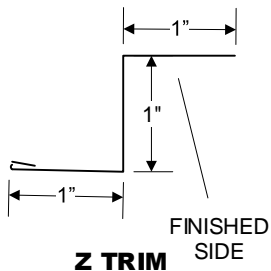

NF-16 TRIMS

NF-16 RIDGE CAP

NF-16 6" RAKE TRIM

NF-16 4" RAKE TRIM

NF-16 ENDWALL

NF-16 SIDEWALL FLASHING

NF-16 "T" STYLE DRIP EDGE

ALL TRIMS 10' LENGTH UNLESS OTHERWISE NOTED PROFILES SUBJECT TO CHANGE