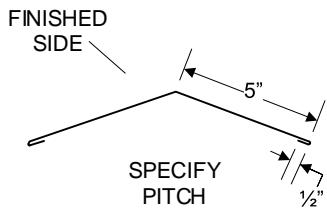

NF-16 TRIMS

NF-16 RIDGE CAP

NF-16 6" RAKE TRIM

NF-16 4" RAKE TRIM

NF-16 ENDWALL

NF-16 SIDEWALL FLASHING

NF-16 "T" STYLE DRIP EDGE

ALL TRIMS 10' LENGTH UNLESS OTHERWISE NOTED PROFILES SUBJECT TO CHANGE