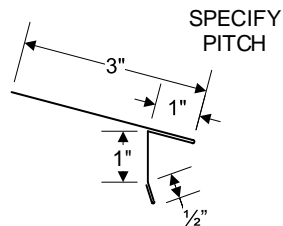

NF-16 TRIMS

NF-16 RIDGE CAP

NF-16 6" RAKE TRIM

NF-16 4" RAKE TRIM

NF-16 ENDWALL

NF-16 SIDEWALL FLASHING

NF-16 "T" STYLE DRIP EDGE

ALL TRIMS 10' LENGTH UNLESS OTHERWISE NOTED PROFILES SUBJECT TO CHANGE