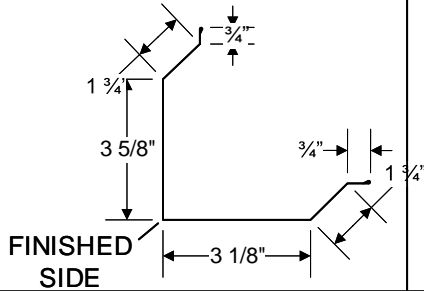

R - PANEL TRIMS

RIDGE CAP

CORNER

INSIDE CORNER

SIDEWALL FLASHING

J TRIM

Z TRIM

JUMBO RAT GUARD

OVERHEAD DOOR TRIM

ALL TRIMS 10' LENGTH UNLESS OTHERWISE NOTED PROFILES SUBJECT TO CHANGE