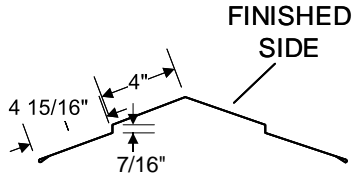

R - PANEL TRIMS

RIDGE CAP

CORNER

INSIDE CORNER

SIDEWALL FLASHING

J TRIM

Z TRIM

JUMBO RAT GUARD

OVERHEAD DOOR TRIM

ALL TRIMS 10' LENGTH UNLESS OTHERWISE NOTED PROFILES SUBJECT TO CHANGE