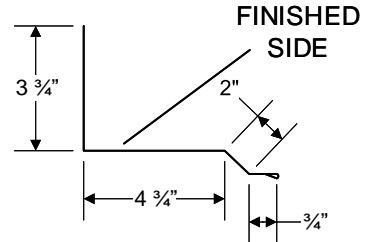

R - PANEL TRIMS

RIDGE CAP

CORNER

INSIDE CORNER

SIDEWALL FLASHING

J TRIM

Z TRIM

JUMBO RAT GUARD

OVERHEAD DOOR TRIM

ALL TRIMS 10' LENGTH UNLESS OTHERWISE NOTED PROFILES SUBJECT TO CHANGE