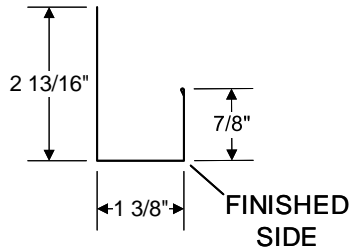

R - PANEL TRIMS

RIDGE CAP

CORNER

INSIDE CORNER

SIDEWALL FLASHING

J TRIM

Z TRIM

JUMBO RAT GUARD

OVERHEAD DOOR TRIM

ALL TRIMS 10' LENGTH UNLESS OTHERWISE NOTED PROFILES SUBJECT TO CHANGE