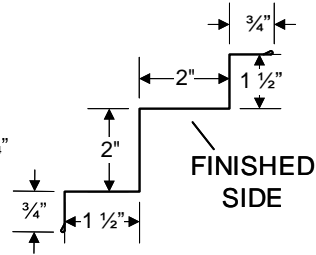

R - PANEL TRIMS

RIDGE CAP

CORNER

INSIDE CORNER

SIDEWALL FLASHING

J TRIM

Z TRIM

JUMBO RAT GUARD

OVERHEAD DOOR TRIM

ALL TRIMS 10' LENGTH UNLESS OTHERWISE NOTED PROFILES SUBJECT TO CHANGE