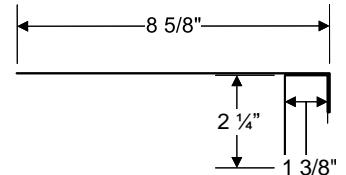

R - PANEL TRIMS

RIDGE CAP

CORNER

INSIDE CORNER

SIDEWALL FLASHING

J TRIM

Z TRIM

JUMBO RAT GUARD

OVERHEAD DOOR TRIM

ALL TRIMS 10' LENGTH UNLESS OTHERWISE NOTED PROFILES SUBJECT TO CHANGE