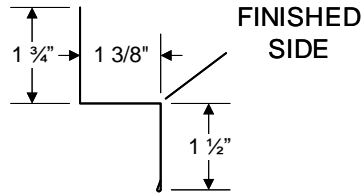

R - PANEL TRIMS

RIDGE CAP

CORNER

INSIDE CORNER

SIDEWALL FLASHING

J TRIM

Z TRIM

JUMBO RAT GUARD

OVERHEAD DOOR TRIM

ALL TRIMS 10' LENGTH UNLESS OTHERWISE NOTED PROFILES SUBJECT TO CHANGE