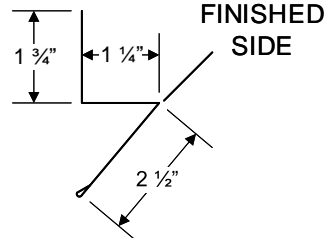

R - PANEL TRIMS

RIDGE CAP

CORNER

INSIDE CORNER

SIDEWALL FLASHING

J TRIM

Z TRIM

JUMBO RAT GUARD

OVERHEAD DOOR TRIM

ALL TRIMS 10' LENGTH UNLESS OTHERWISE NOTED PROFILES SUBJECT TO CHANGE