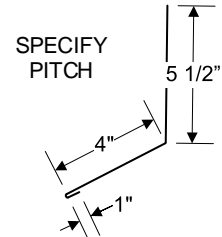

NF-16 TRIMS

NF-16 RIDGE CAP

NF-16 6" RAKE TRIM

NF-16 4" RAKE TRIM

NF-16 ENDWALL

Z TRIM

NF-16 SIDEWALL FLASHING

NF-16 "T" STYLE DRIP EDGE

ALL TRIMS 10' LENGTH UNLESS OTHERWISE NOTED PROFILES SUBJECT TO CHANGE