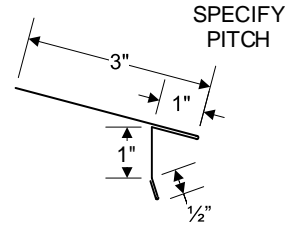

NF-16 TRIMS

NF-16 RIDGE CAP

NF-16 6" RAKE TRIM

NF-16 4" RAKE TRIM

NF-16 ENDWALL

Z TRIM

NF-16 SIDEWALL FLASHING

NF-16 "T" STYLE DRIP EDGE

ALL TRIMS 10' LENGTH UNLESS OTHERWISE NOTED PROFILES SUBJECT TO CHANGE