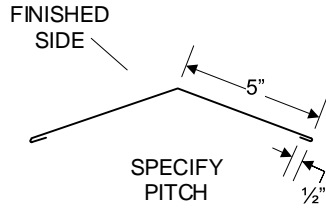

NF-16 TRIMS

NF-16 RIDGE CAP

NF-16 6" RAKE TRIM

NF-16 4" RAKE TRIM

NF-16 ENDWALL

Z TRIM

NF-16 SIDEWALL FLASHING

NF-16 "T" STYLE DRIP EDGE

ALL TRIMS 10' LENGTH UNLESS OTHERWISE NOTED PROFILES SUBJECT TO CHANGE