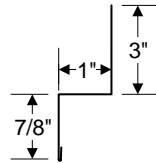

NF-16 TRIMS

NF-16 RIDGE CAP

NF-16 6" RAKE TRIM

NF-16 4" RAKE TRIM

NF-16 ENDWALL

Z TRIM

NF-16 SIDEWALL FLASHING

NF-16 "T" STYLE DRIP EDGE

ALL TRIMS 10' LENGTH UNLESS OTHERWISE NOTED PROFILES SUBJECT TO CHANGE