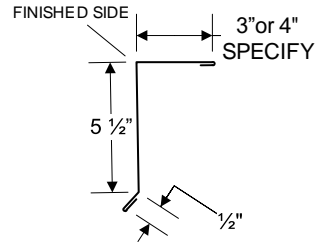

NF-16 TRIMS

NF-16 RIDGE CAP

NF-16 6" RAKE TRIM

NF-16 4" RAKE TRIM

NF-16 ENDWALL

Z TRIM

NF-16 SIDEWALL FLASHING

NF-16 "T" STYLE DRIP EDGE

ALL TRIMS 10' LENGTH UNLESS OTHERWISE NOTED PROFILES SUBJECT TO CHANGE