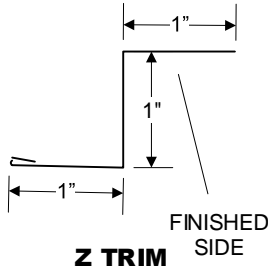

NF-16 TRIMS

NF-16 RIDGE CAP

NF-16 6" RAKE TRIM

NF-16 4" RAKE TRIM

NF-16 ENDWALL

Z TRIM

NF-16 SIDEWALL FLASHING

NF-16 "T" STYLE DRIP EDGE

ALL TRIMS 10' LENGTH UNLESS OTHERWISE NOTED PROFILES SUBJECT TO CHANGE