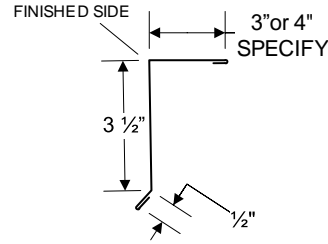

NF-16 TRIMS

NF-16 RIDGE CAP

NF-16 6" RAKE TRIM

NF-16 4" RAKE TRIM

NF-16 ENDWALL

Z TRIM

NF-16 SIDEWALL FLASHING

NF-16 "T" STYLE DRIP EDGE

ALL TRIMS 10' LENGTH UNLESS OTHERWISE NOTED PROFILES SUBJECT TO CHANGE